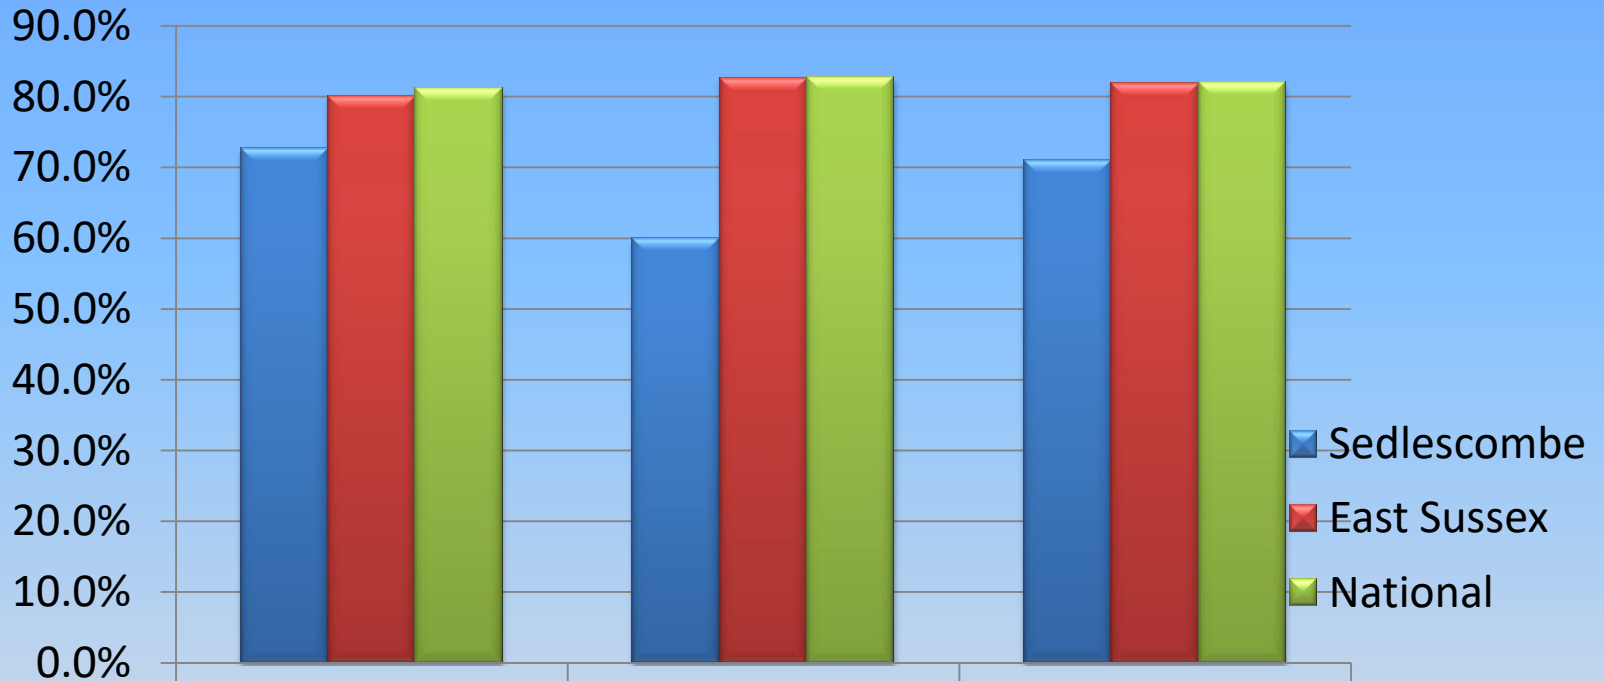

**Sedlescombe Church of England
Primary School**

**Phonics Screening
Check Results**

% of Year 1 Pupils Meeting the Expected Standard in Phonics

	2017	2018	2019
■ Sedlescombe	72.7%	60.0%	71.0%
■ East Sussex	80.1%	82.5%	81.8%
■ National	81.2%	82.7%	82.0%

% of Year 1 Disadvantaged Pupils Meeting the Expected Standard in Phonics

Sedlescombe	66.7%	50.0%	50.0%
East Sussex	65.1%	70.0%	69.9%

% of Year 1 SEN Support Pupils Meeting the Expected Standard in Phonics