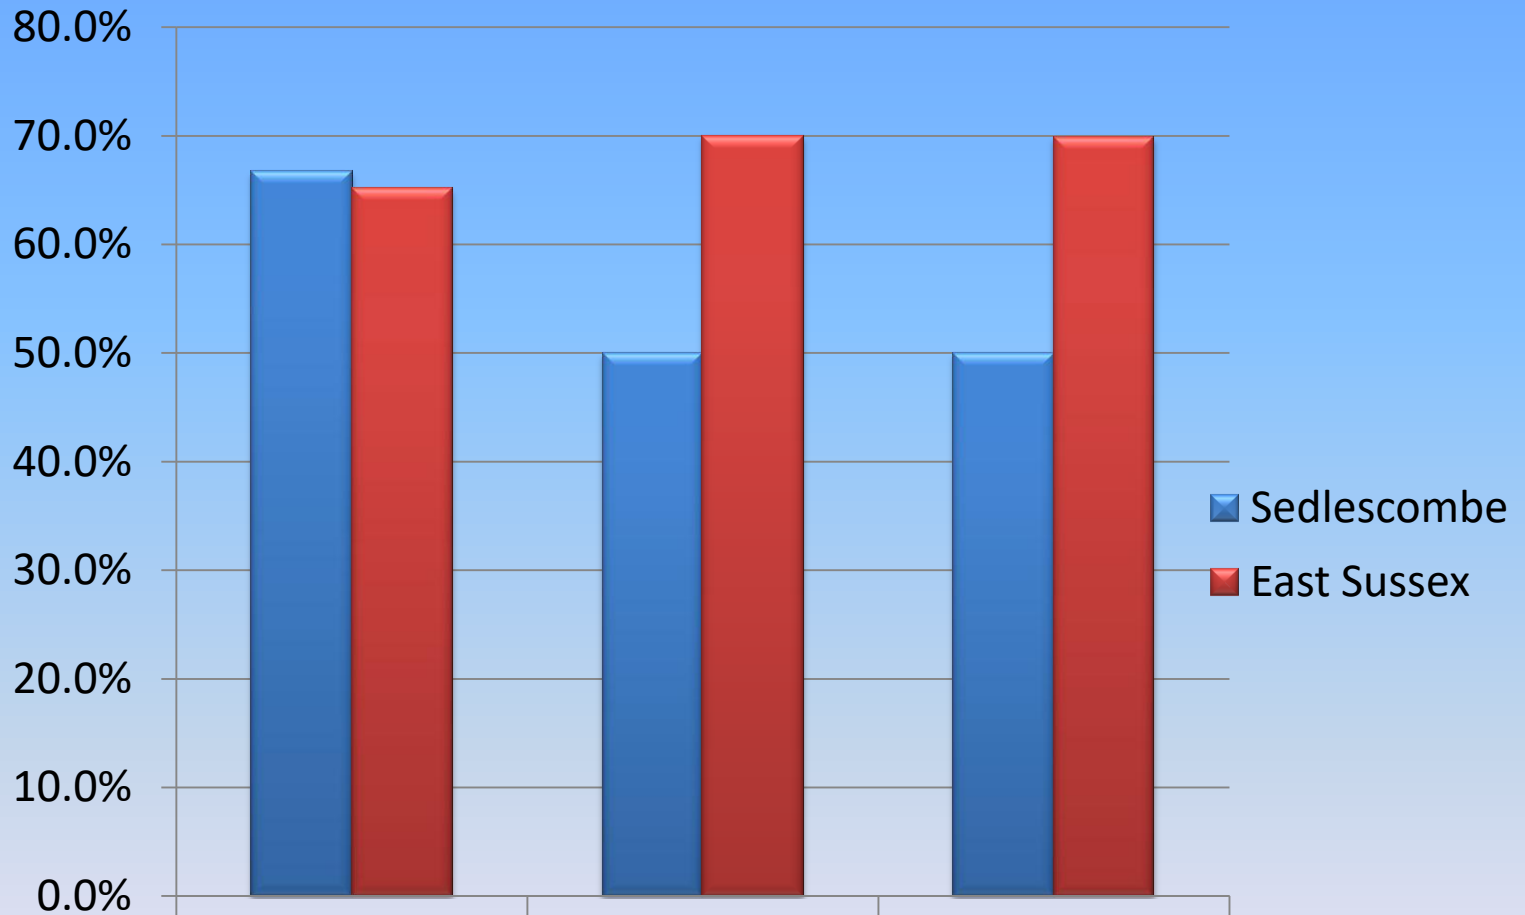

**Sedlescombe Church of England
Primary School**

**Phonics Screening
Check Results**

% of Year 1 Pupils Meeting the Expected Standard in Phonics

	2017	2018	2019
■ Sedlescombe	72.7%	60.0%	71.0%
■ East Sussex	80.1%	82.5%	81.8%
■ National	81.2%	82.7%	82.0%

% of Year 1 Disadvantaged Pupils Meeting the Expected Standard in Phonics

Sedlescombe	66.7%	50.0%	50.0%
East Sussex	65.1%	70.0%	69.9%

% of Year 1 SEN Support Pupils Meeting the Expected Standard in Phonics