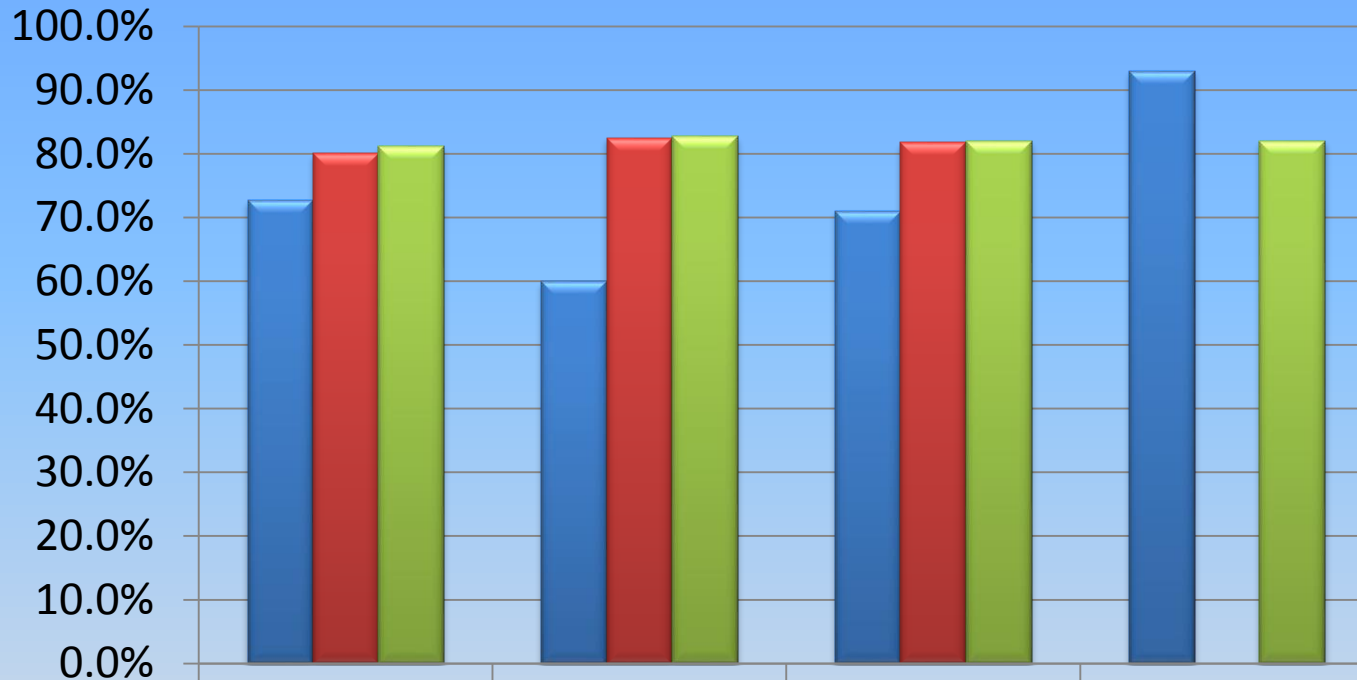

**Sedlescombe Church of England
Primary School**

**Phonics Screening
Check Results**

% of Year 1 Pupils Meeting the Expected Standard in Phonics

	2017	2018	2019	2020
■ Sedlescombe	72.7%	60.0%	71.0%	93.0%
■ East Sussex	80.1%	82.5%	81.8%	
■ National	81.2%	82.7%	82.0%	82.0%

% of Year 1 Disadvantaged Pupils Meeting the Expected Standard in Phonics

Sedlescombe	66.7%	50.0%	50.0%	67.0%
East Sussex	65.1%	70.0%	69.9%	72.0%

% of Year 1 SEN Support Pupils Meeting the Expected Standard in Phonics

	2018	2019	2020
■ Sedlescombe	43.8%	16.7%	67.0%
■ East Sussex	42.0%	44.2%	82.0%