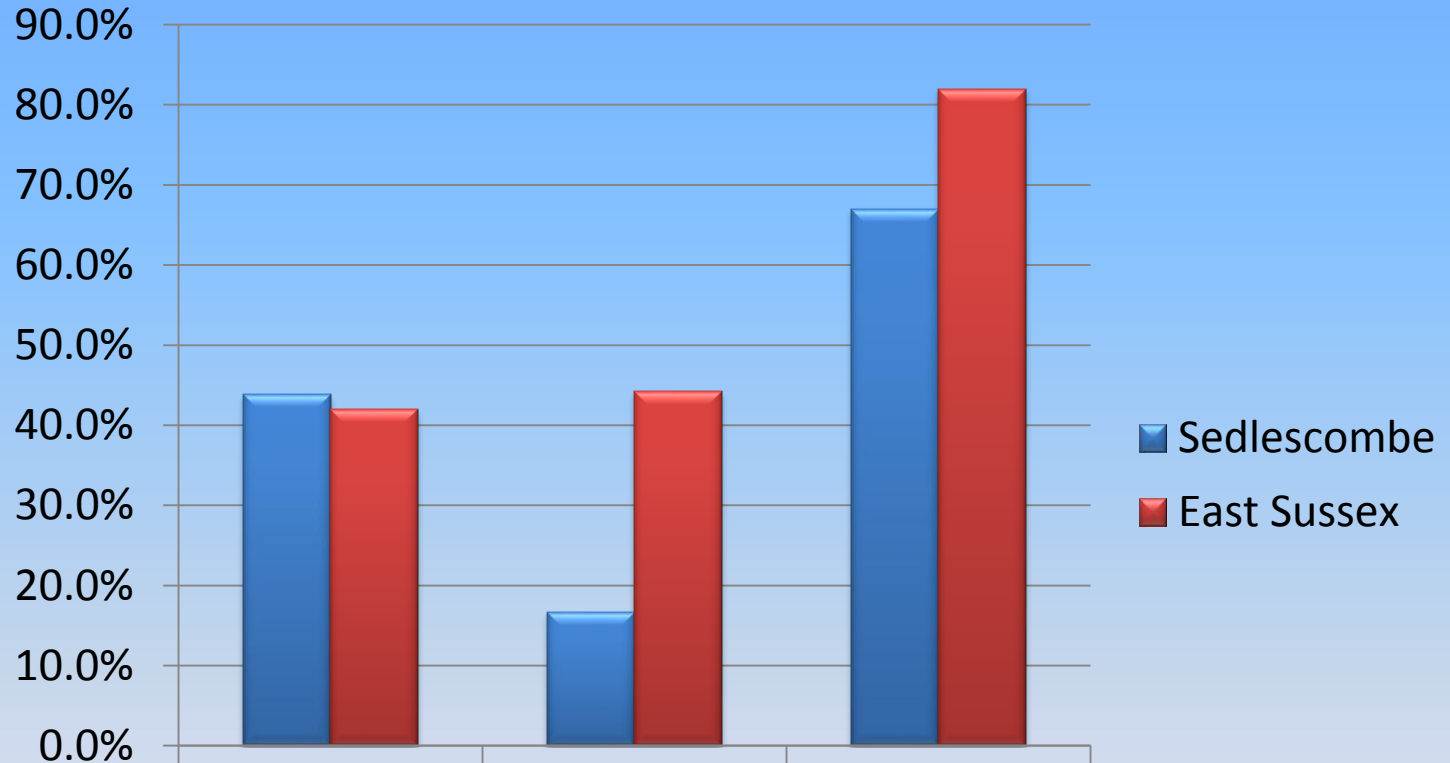

% of Year 1 Disadvantaged Pupils Meeting the Expected Standard in Phonics

Sedlescombe	66.7%	50.0%	50.0%	67.0%
East Sussex	65.1%	70.0%	69.9%	72.0%

% of Year 1 SEN Support Pupils Meeting the Expected Standard in Phonics

	2018	2019	2020
■ Sedlescombe	43.8%	16.7%	67.0%
■ East Sussex	42.0%	44.2%	82.0%