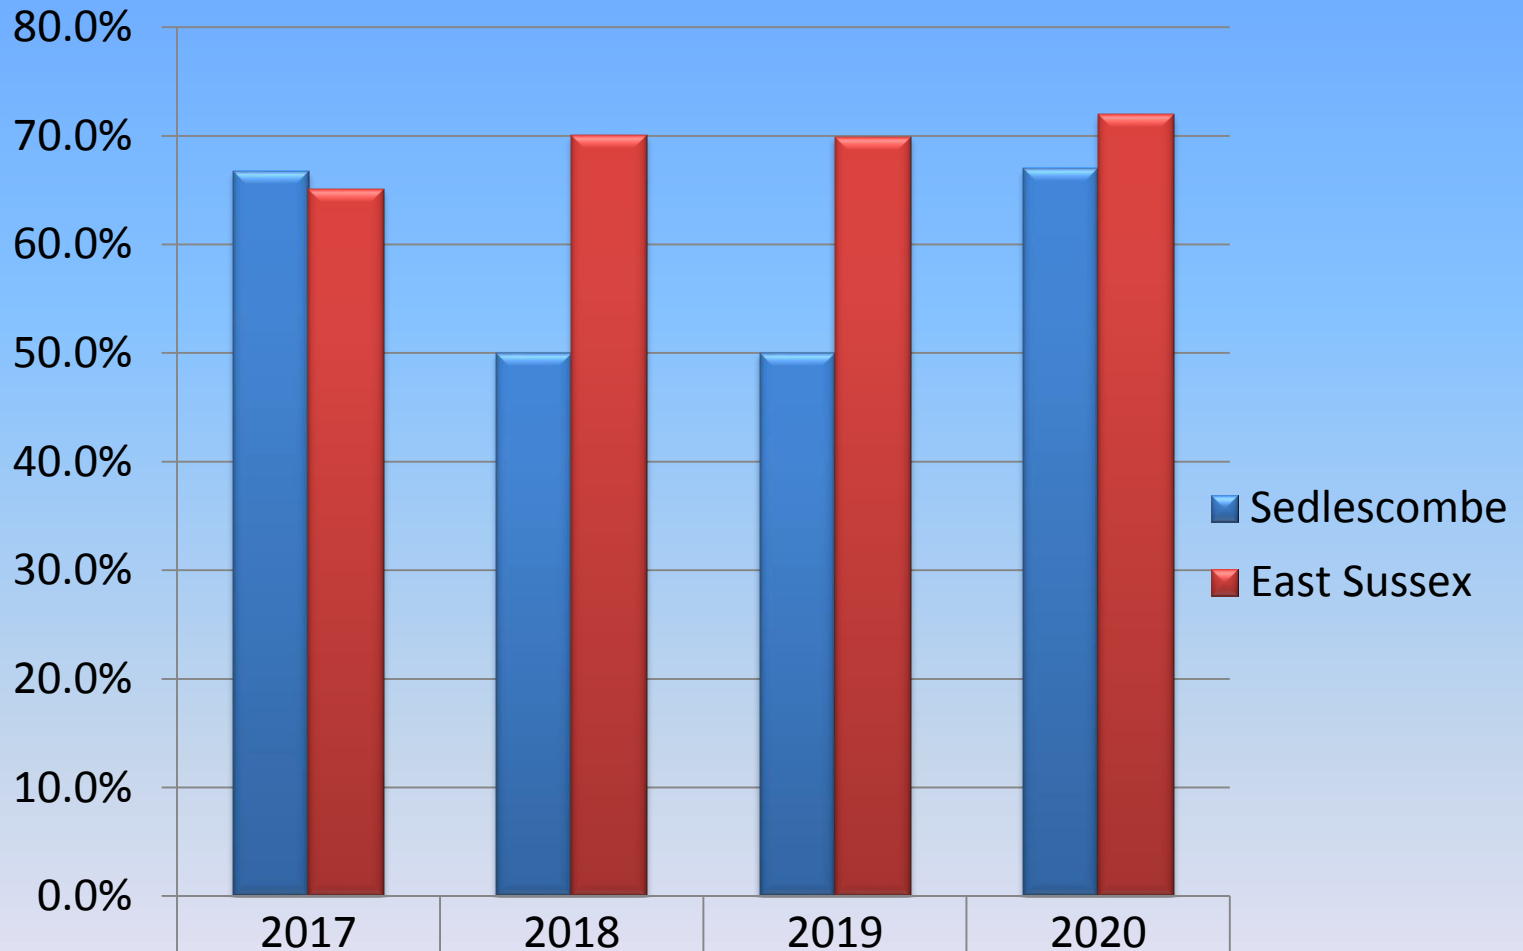

**Sedlescombe Church of England
Primary School**

**Phonics Screening
Check Results**

% of Year 1 Pupils Meeting the Expected Standard in Phonics

	2017	2018	2019	2020
■ Sedlescombe	72.7%	60.0%	71.0%	93.0%
■ East Sussex	80.1%	82.5%	81.8%	
■ National	81.2%	82.7%	82.0%	82.0%

% of Year 1 Disadvantaged Pupils Meeting the Expected Standard in Phonics

Sedlescombe	66.7%	50.0%	50.0%	67.0%
East Sussex	65.1%	70.0%	69.9%	72.0%

% of Year 1 SEN Support Pupils Meeting the Expected Standard in Phonics

	2018	2019	2020
■ Sedlescombe	43.8%	16.7%	67.0%
■ East Sussex	42.0%	44.2%	82.0%