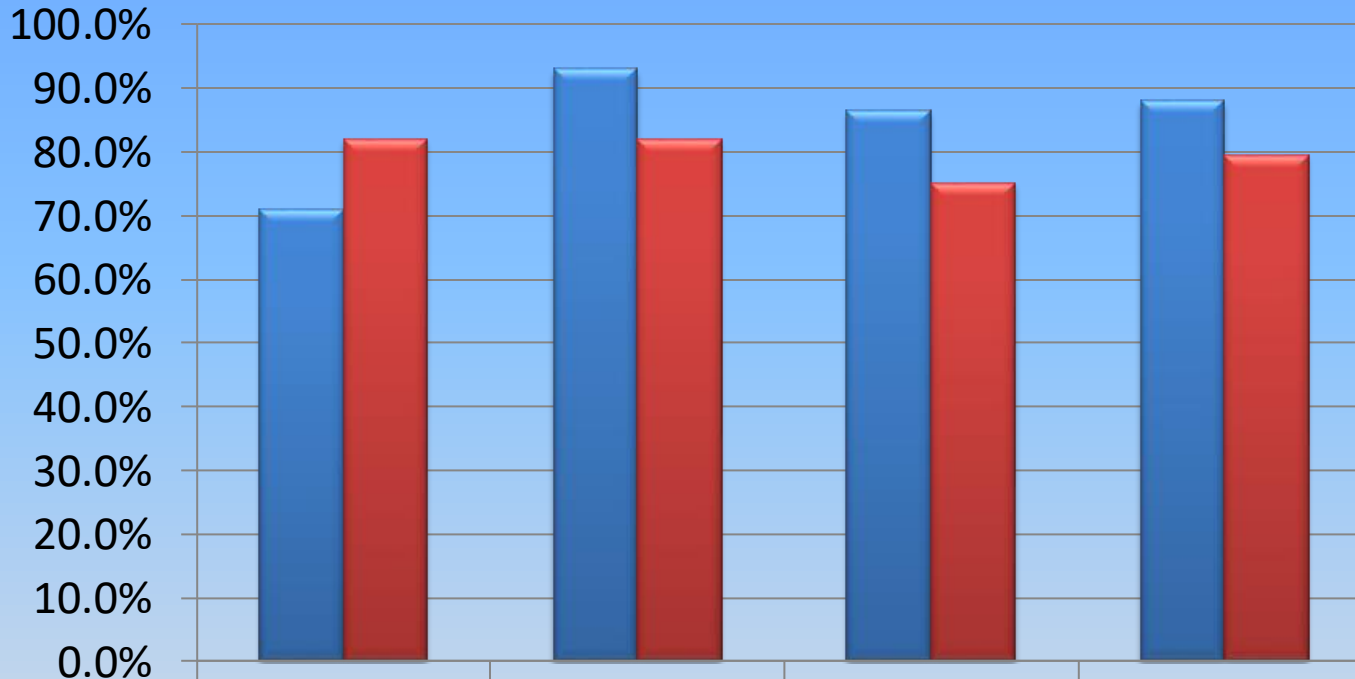

**Sedlescombe Church of England
Primary School**

**Phonics Screening
Check Results**

% of Year 1 Pupils Meeting the Expected Standard in Phonics

| | 2019 | 2021 | 2022 | 2023 |
|---------------|-------|-------|-------|-------|
| ■ Sedlescombe | 71.0% | 93.0% | 86.4% | 88.0% |
| ■ National | 82.0% | 82.0% | 75.0% | 79.6% |